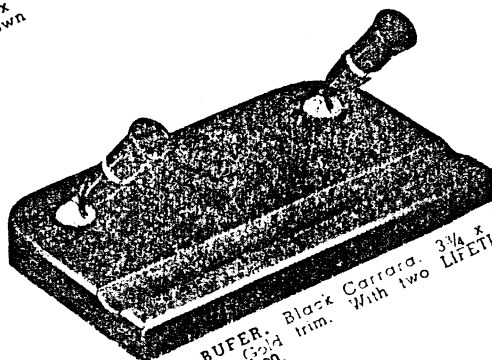

S249 BUFER. Black Carrara. 3 3/4 x 7 inches. Gold trim. With two LIFETIME pens $20.00.

All desk sets on this page also available with AUTOGRAPH LIFETIME pens for facsimile signature engraving (see page 8) at $8.00 additional per pen.